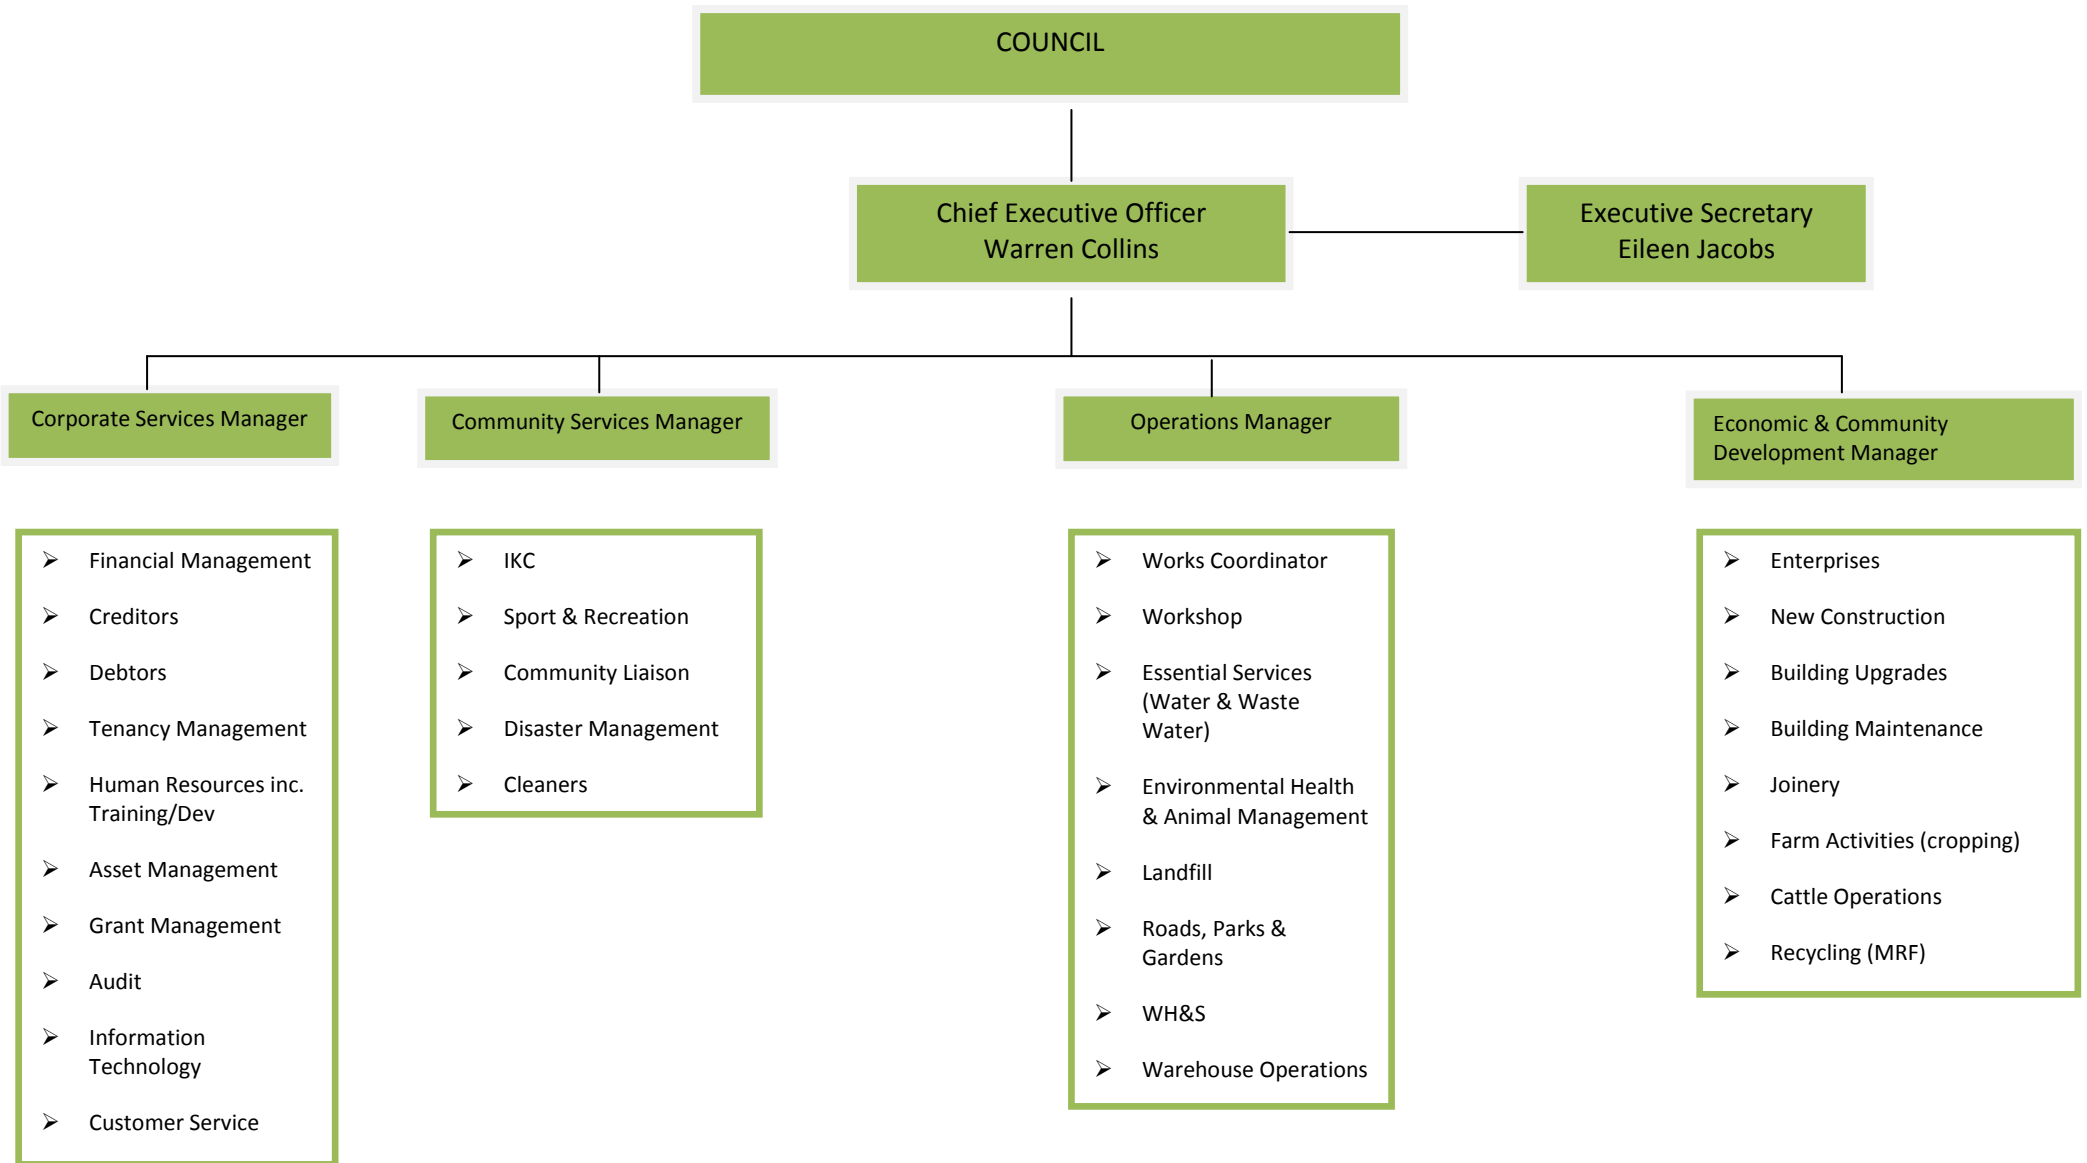

CHERBOURG ABORIGINAL SHIRE COUNCIL – ORGANISATIONAL STRUCTURE

CHERBOURG ABORIGINAL SHIRE COUNCIL – ORGANISATIONAL STRUCTURE

OPERATIONS DEPARTMENT

CHERBOURG ABORIGINAL SHIRE COUNCIL – ORGANISATIONAL STRUCTURE

ECONOMIC & COMMUNITY DEVELOPMENT DEPARTMENT

CHERBOURG ABORIGINAL SHIRE COUNCIL – ORGANISATIONAL STRUCTURE

COMMUNITY SERVICES DEPARTMENT

CHERBOURG ABORIGINAL SHIRE COUNCIL – ORGANISATIONAL STRUCTURE

CORPORATE SERVICES DEPARTMENT