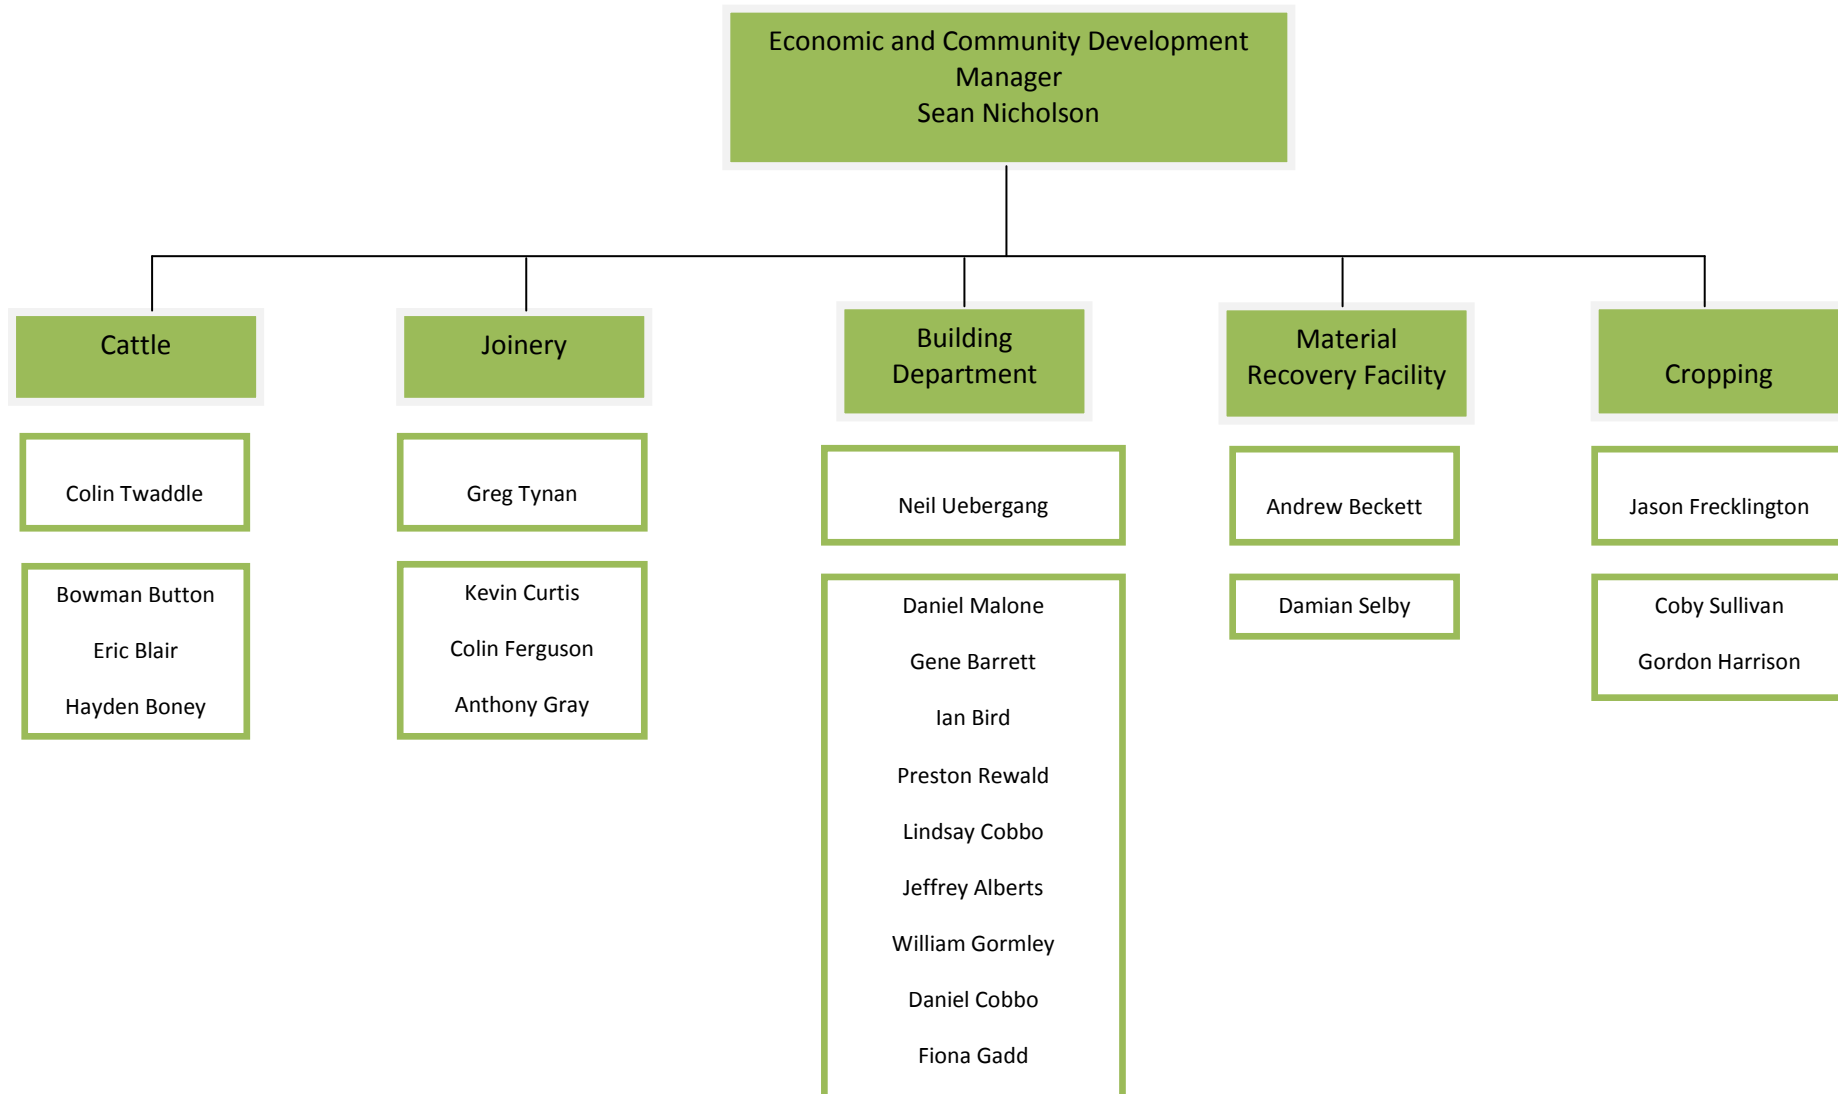

CHERBOURG ABORIGINAL SHIRE COUNCIL – ORGANISATIONAL STRUCTURE

CHERBOURG ABORIGINAL SHIRE COUNCIL – ORGANISATIONAL STRUCTURE

OPERATIONS DEPARTMENT

CHERBOURG ABORIGINAL SHIRE COUNCIL – ORGANISATIONAL STRUCTURE

ECONOMIC & COMMUNITY DEVELOPMENT DEPARTMENT

CHERBOURG ABORIGINAL SHIRE COUNCIL – ORGANISATIONAL STRUCTURE

COMMUNITY SERVICES DEPARTMENT

CHERBOURG ABORIGINAL SHIRE COUNCIL – ORGANISATIONAL STRUCTURE

CORPORATE SERVICES DEPARTMENT