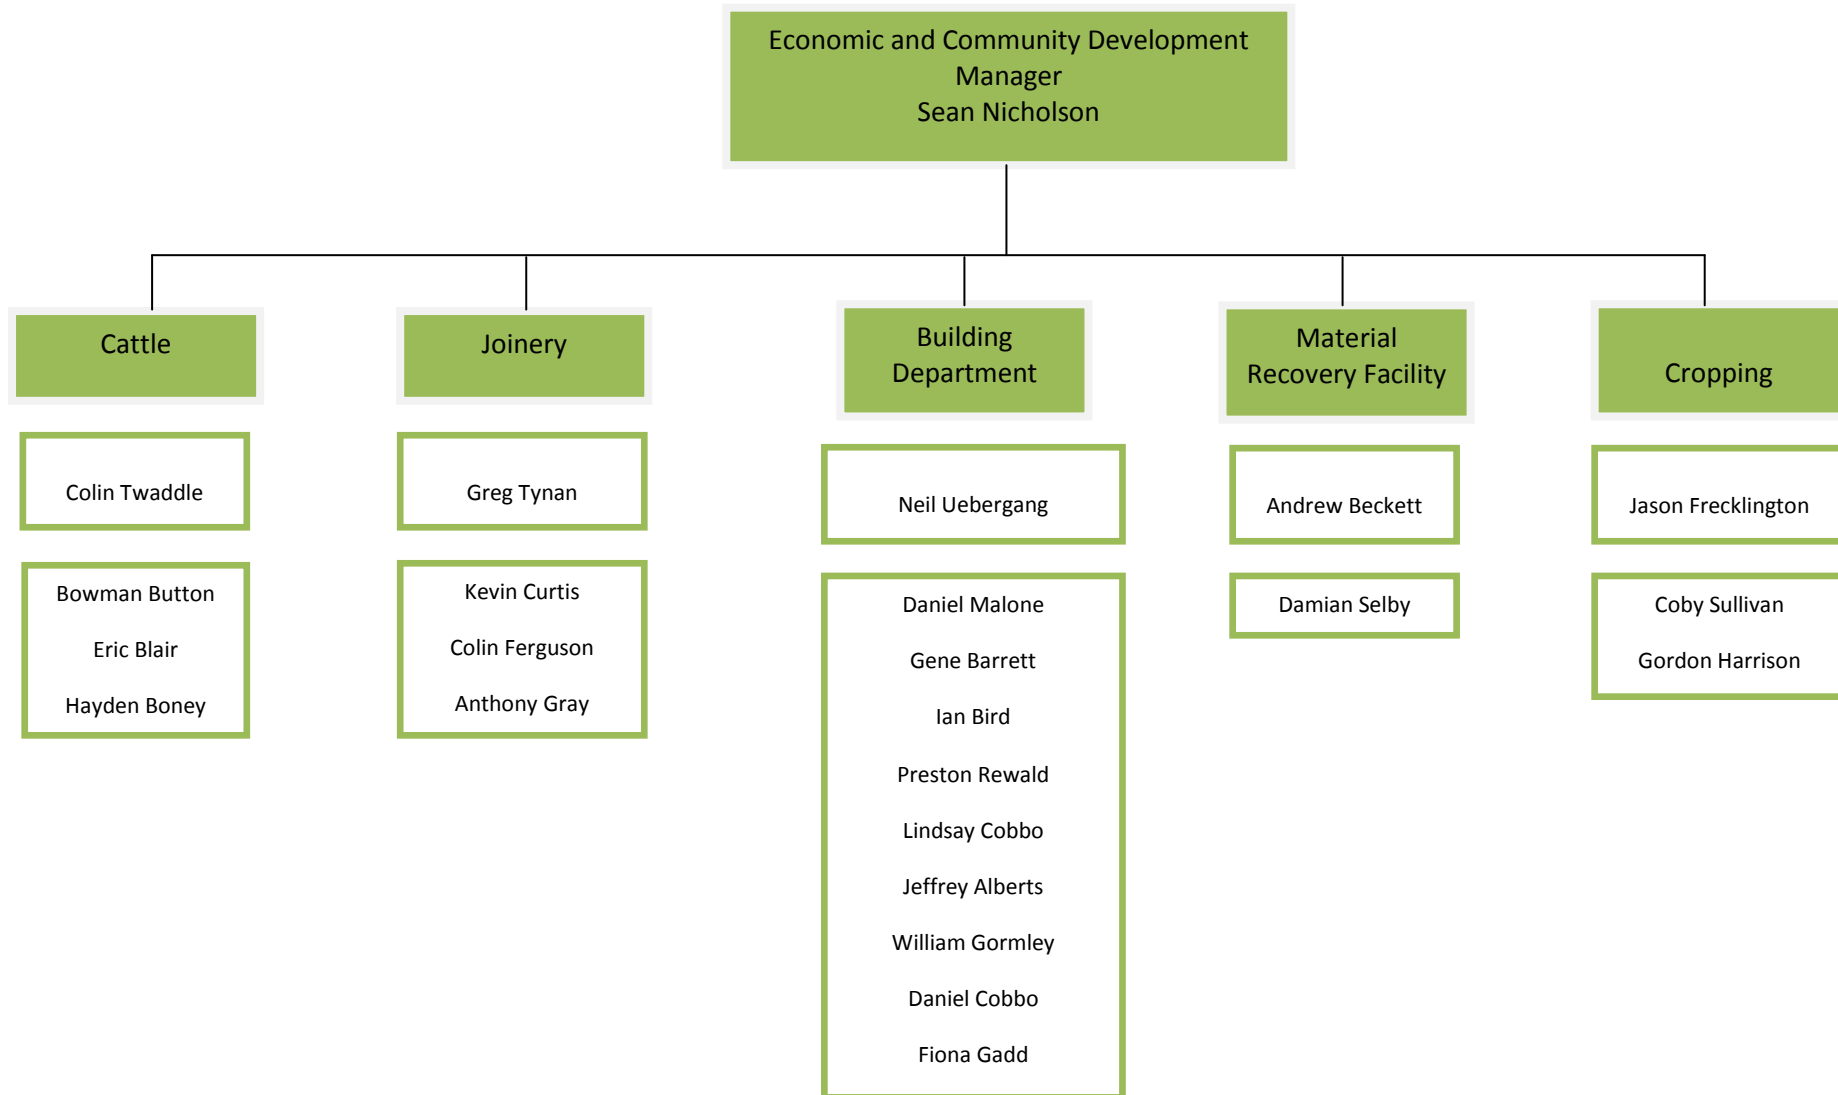

CHERBOURG ABORIGINAL SHIRE COUNCIL – ORGANISATIONAL STRUCTURE

CHERBOURG ABORIGINAL SHIRE COUNCIL – ORGANISATIONAL STRUCTURE

OPERATIONS DEPARTMENT

CHERBOURG ABORIGINAL SHIRE COUNCIL – ORGANISATIONAL STRUCTURE

ECONOMIC & COMMUNITY DEVELOPMENT DEPARTMENT

CHERBOURG ABORIGINAL SHIRE COUNCIL – ORGANISATIONAL STRUCTURE

COMMUNITY SERVICES DEPARTMENT

CHERBOURG ABORIGINAL SHIRE COUNCIL – ORGANISATIONAL STRUCTURE

CORPORATE SERVICES DEPARTMENT