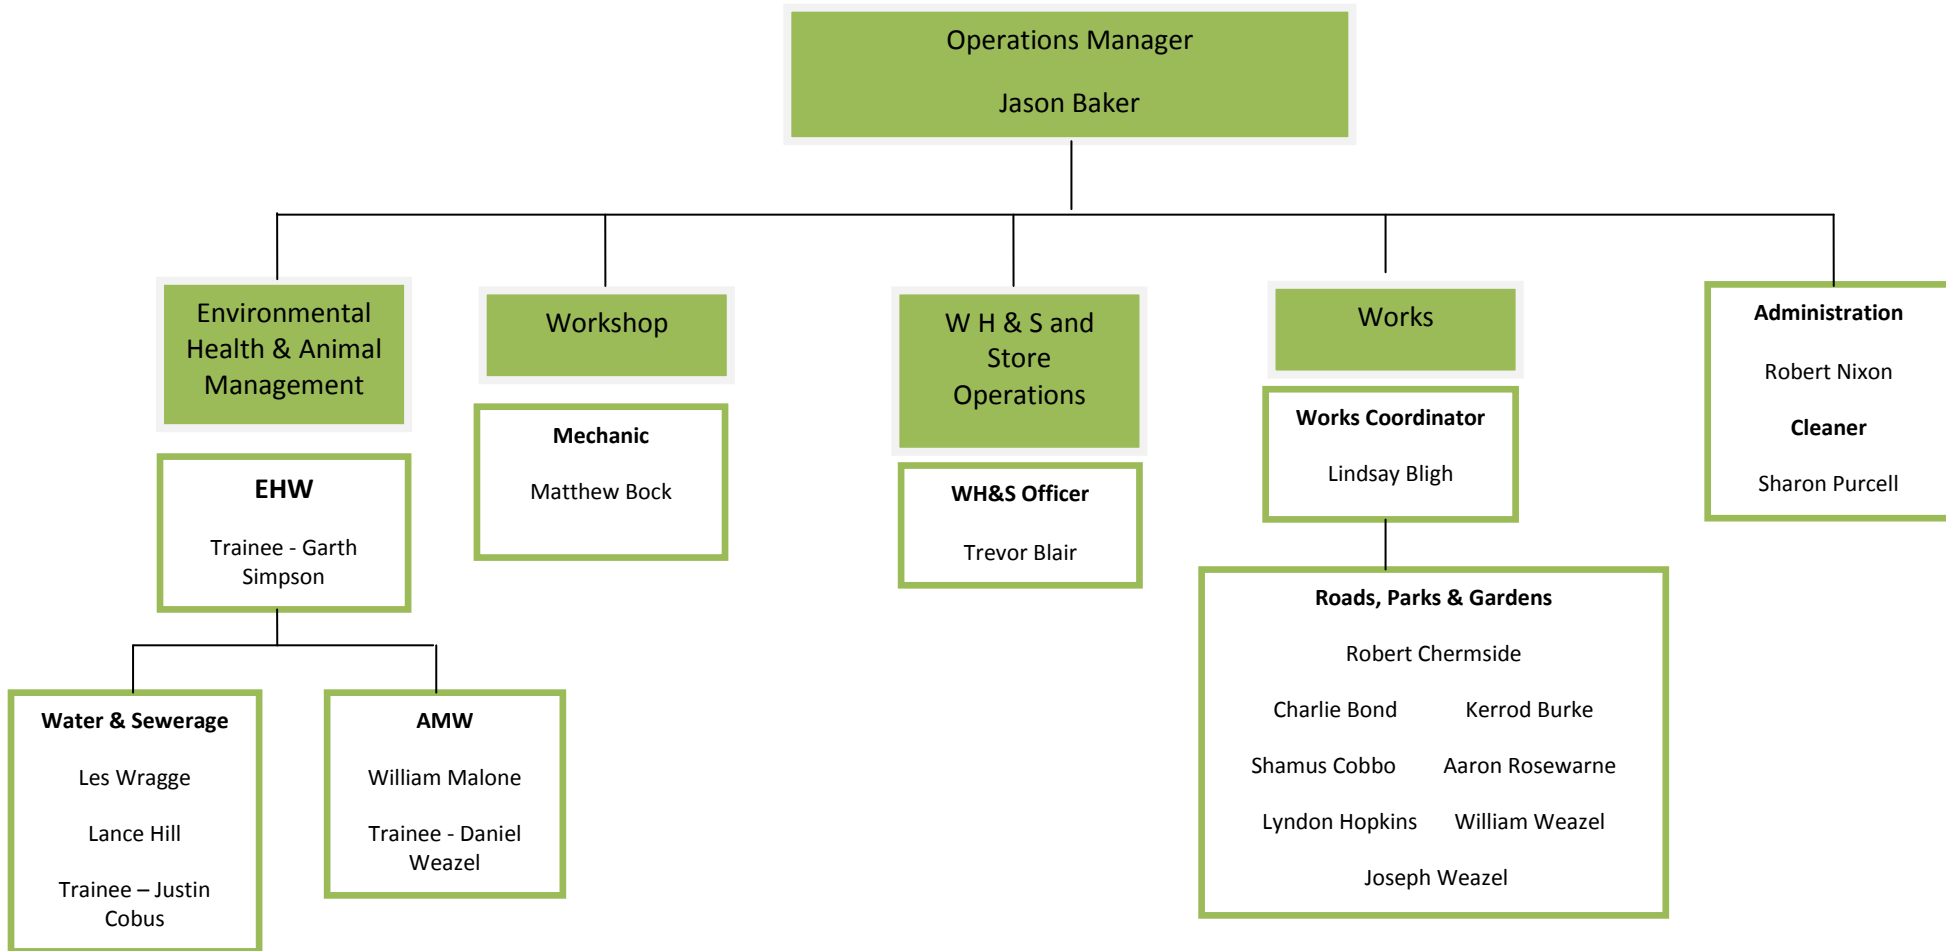

CHERBOURG ABORIGINAL SHIRE COUNCIL – ORGANISATIONAL STRUCTURE

CHERBOURG ABORIGINAL SHIRE COUNCIL – ORGANISATIONAL STRUCTURE

OPERATIONS DEPARTMENT

CHERBOURG ABORIGINAL SHIRE COUNCIL – ORGANISATIONAL STRUCTURE

ECONOMIC & COMMUNITY DEVELOPMENT DEPARTMENT

CHERBOURG ABORIGINAL SHIRE COUNCIL – ORGANISATIONAL STRUCTURE

COMMUNITY SERVICES DEPARTMENT

CHERBOURG ABORIGINAL SHIRE COUNCIL – ORGANISATIONAL STRUCTURE

CORPORATE SERVICES DEPARTMENT