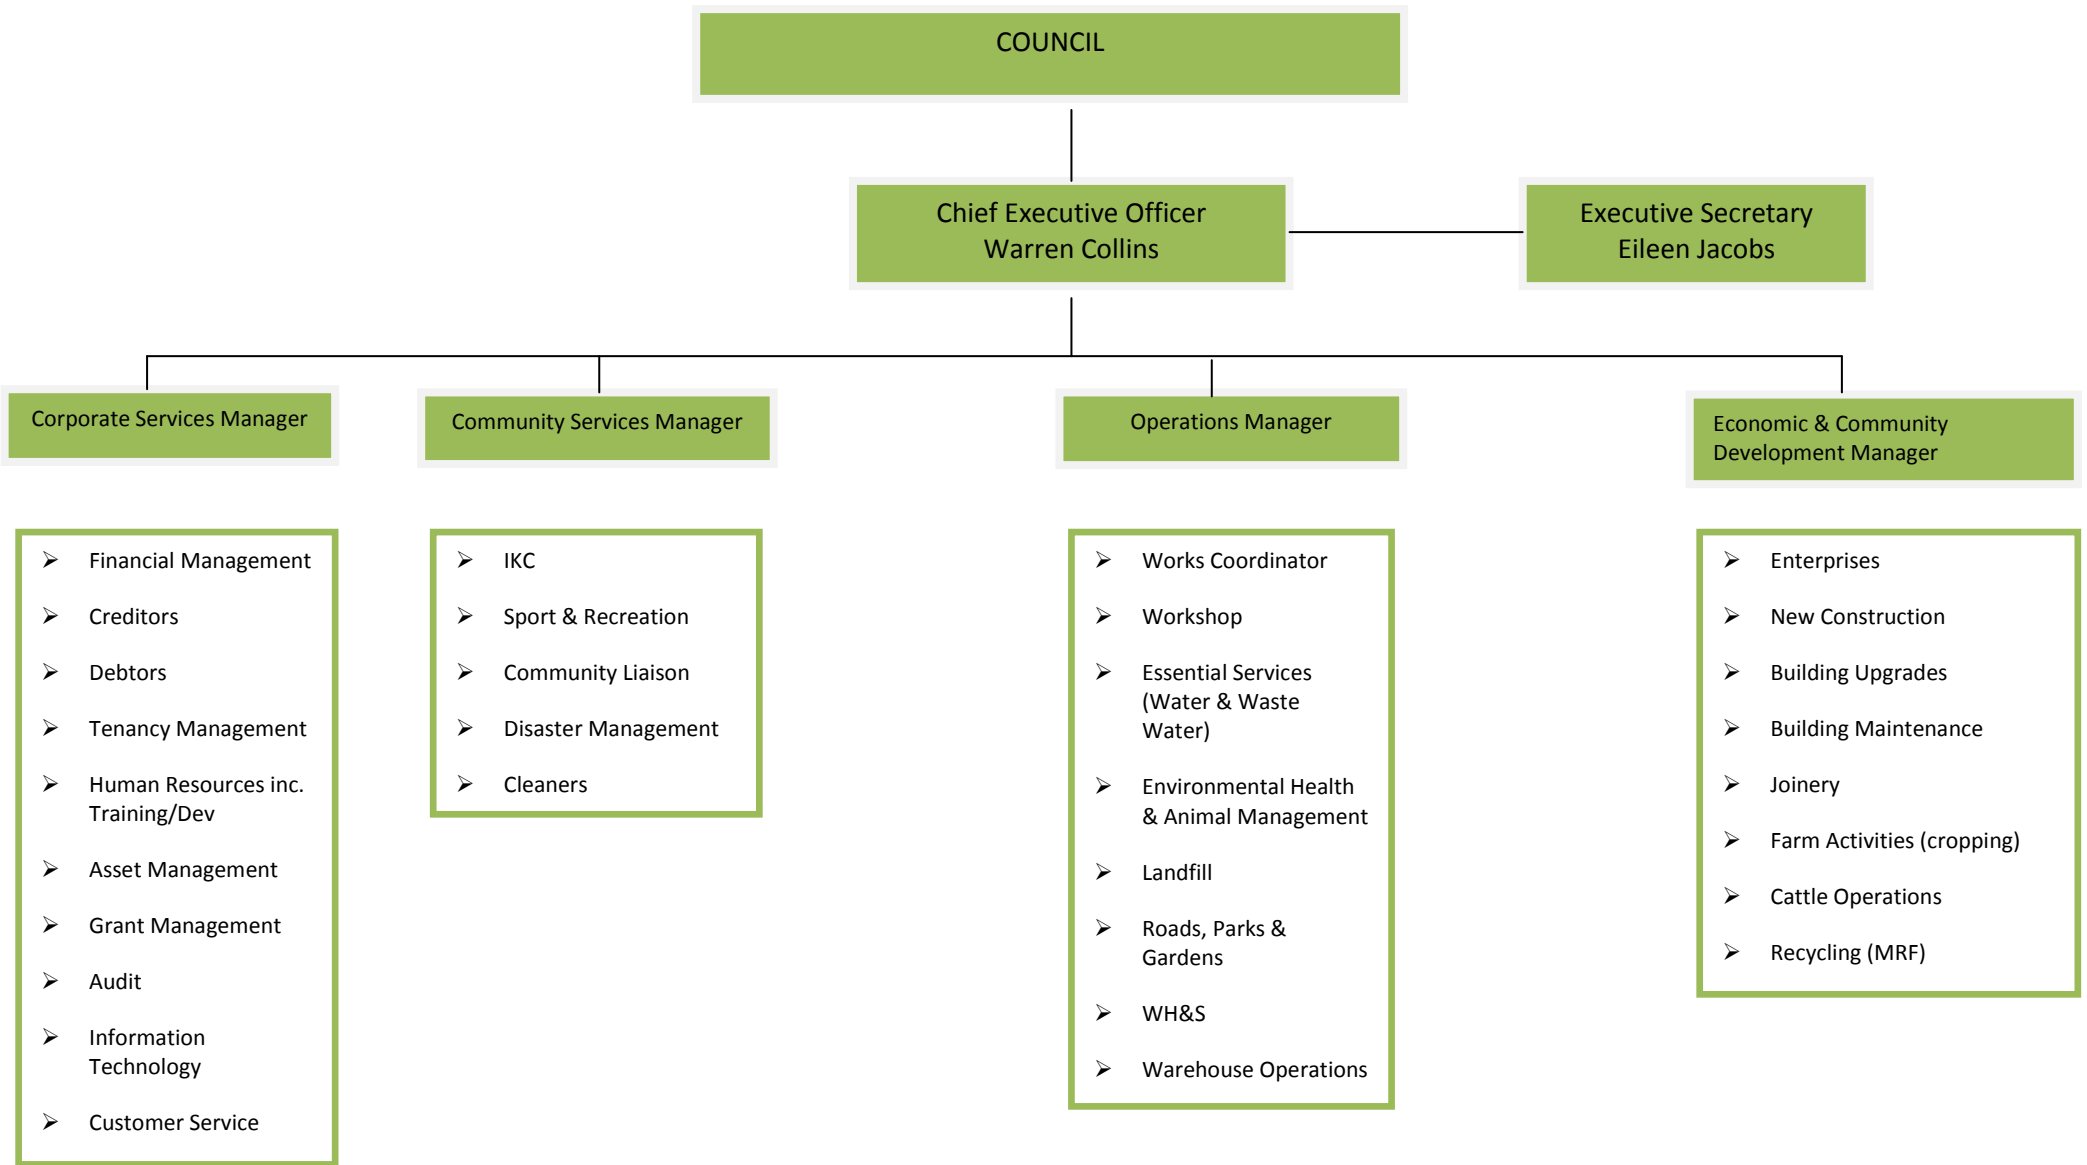

CHERBOURG ABORIGINAL SHIRE COUNCIL – ORGANISATIONAL STRUCTURE

CHERBOURG ABORIGINAL SHIRE COUNCIL – ORGANISATIONAL STRUCTURE

OPERATIONS DEPARTMENT

CHERBOURG ABORIGINAL SHIRE COUNCIL – ORGANISATIONAL STRUCTURE

ECONOMIC & COMMUNITY DEVELOPMENT DEPARTMENT

CHERBOURG ABORIGINAL SHIRE COUNCIL – ORGANISATIONAL STRUCTURE

COMMUNITY SERVICES DEPARTMENT

CHERBOURG ABORIGINAL SHIRE COUNCIL – ORGANISATIONAL STRUCTURE

CORPORATE SERVICES DEPARTMENT