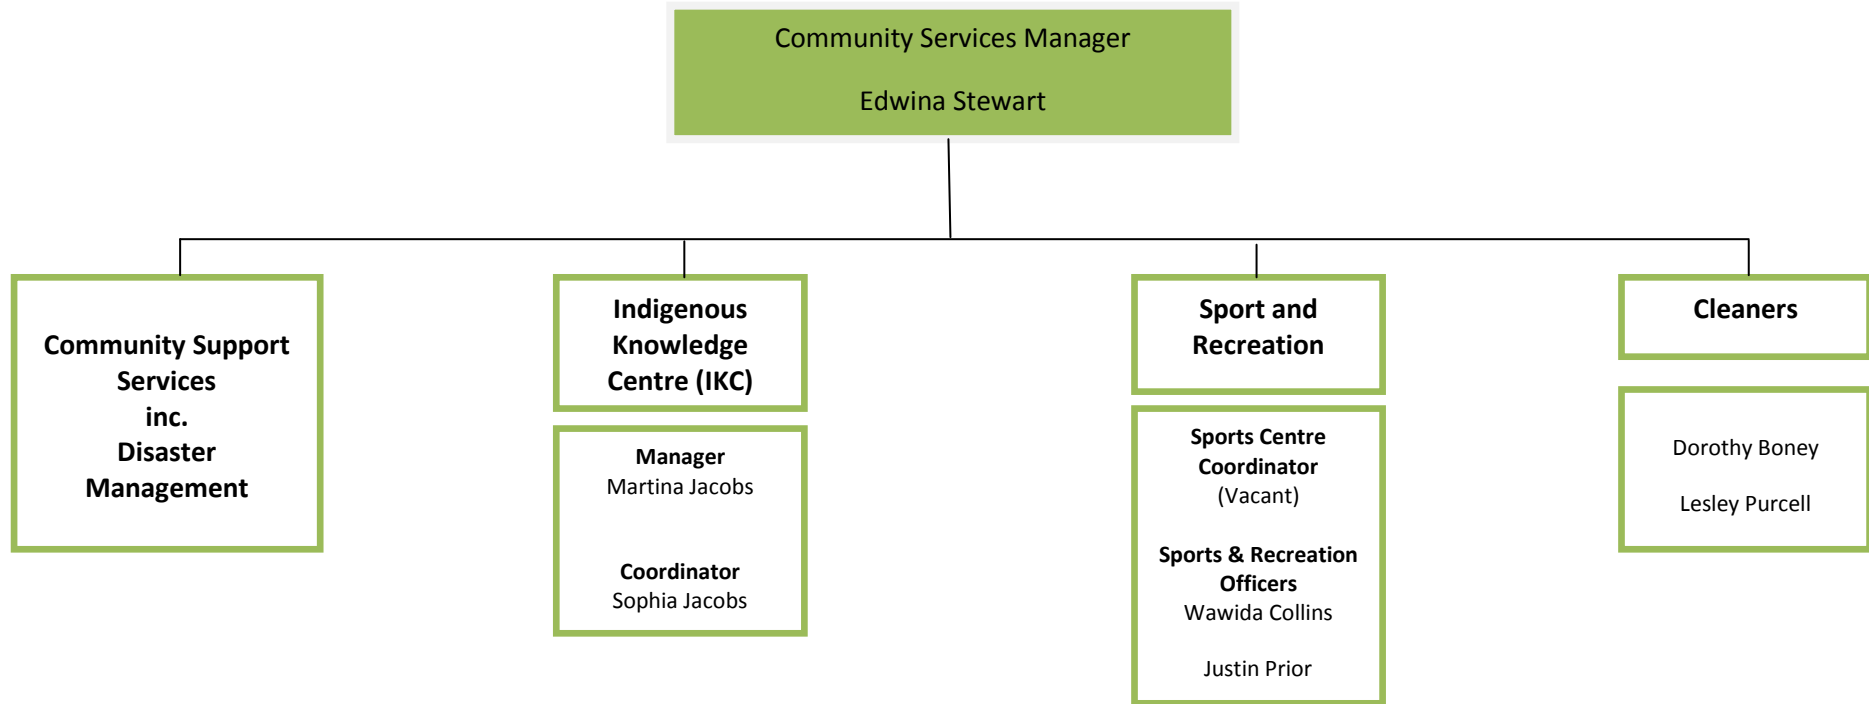

CHERBOURG ABORIGINAL SHIRE COUNCIL – ORGANISATIONAL STRUCTURE

CHERBOURG ABORIGINAL SHIRE COUNCIL – ORGANISATIONAL STRUCTURE

OPERATIONS DEPARTMENT

CHERBOURG ABORIGINAL SHIRE COUNCIL – ORGANISATIONAL STRUCTURE

ECONOMIC & COMMUNITY DEVELOPMENT DEPARTMENT

CHERBOURG ABORIGINAL SHIRE COUNCIL – ORGANISATIONAL STRUCTURE

COMMUNITY SERVICES DEPARTMENT

CHERBOURG ABORIGINAL SHIRE COUNCIL – ORGANISATIONAL STRUCTURE

CORPORATE SERVICES DEPARTMENT