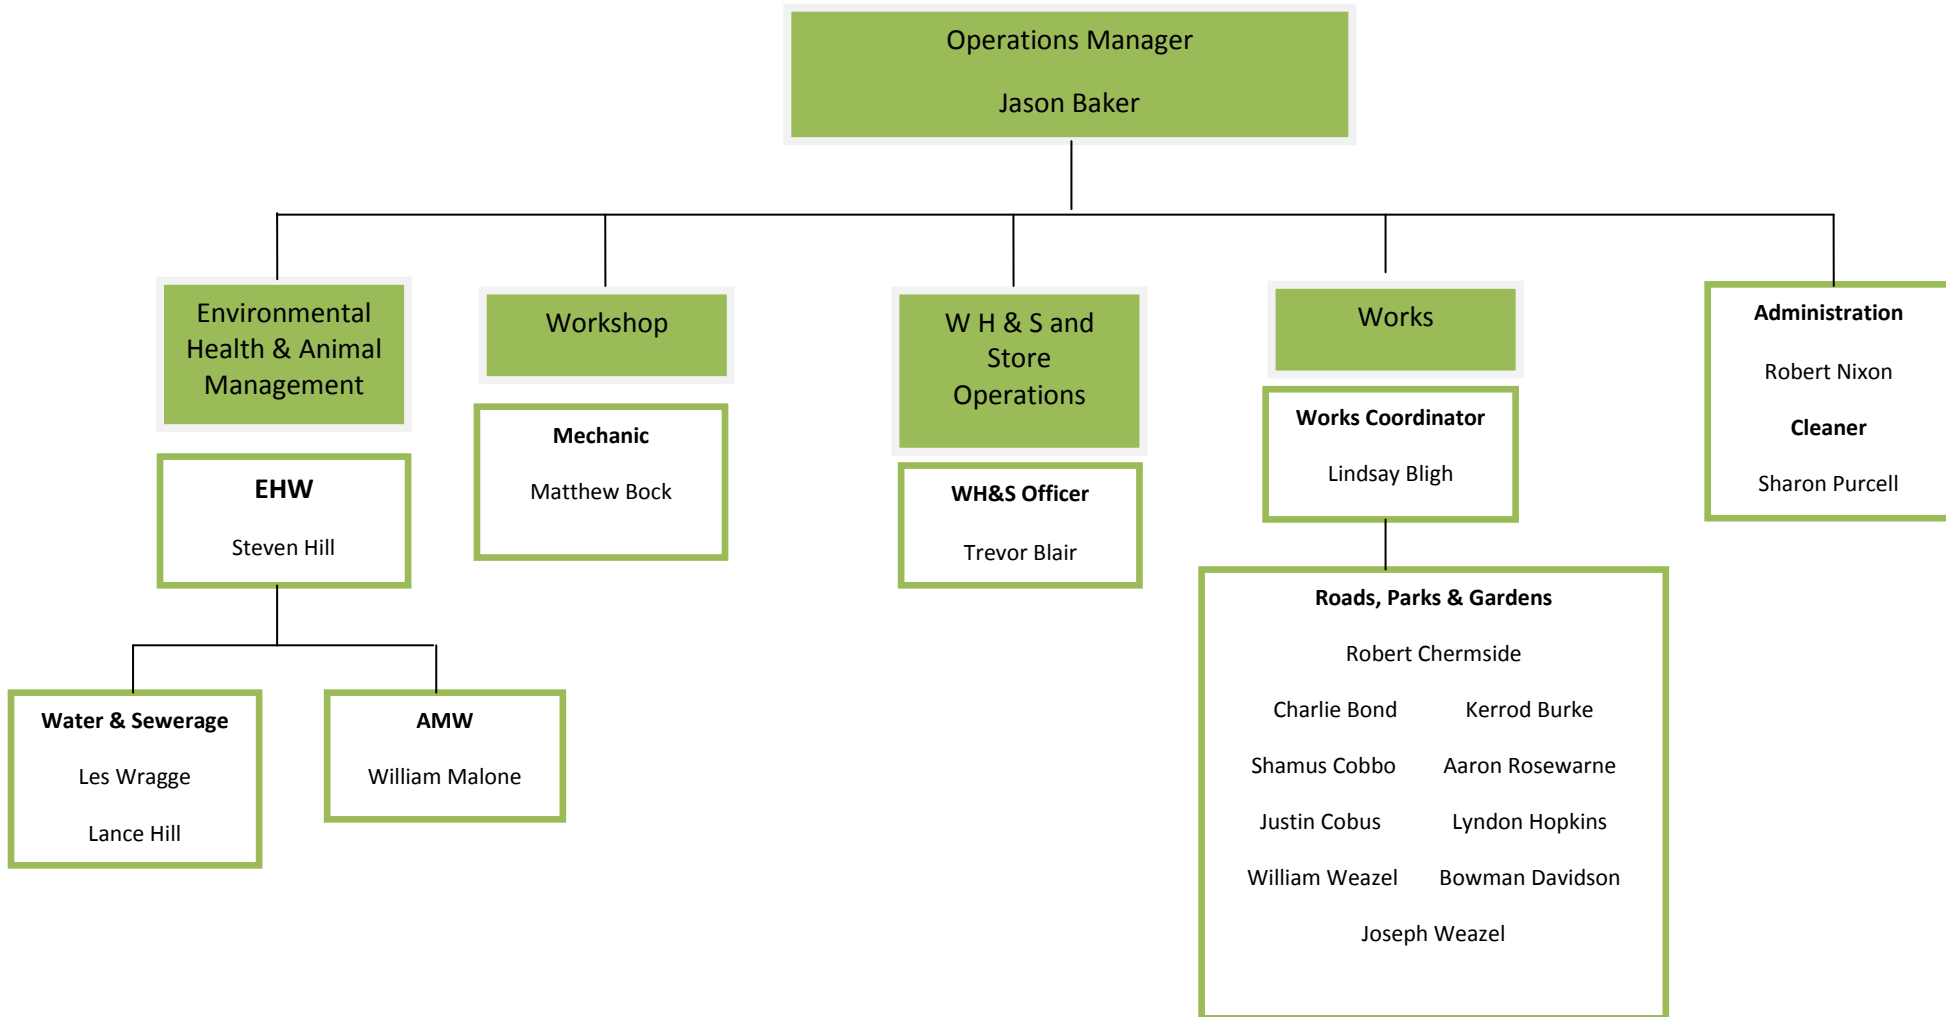

CHERBOURG ABORIGINAL SHIRE COUNCIL – ORGANISATIONAL STRUCTURE

CHERBOURG ABORIGINAL SHIRE COUNCIL – ORGANISATIONAL STRUCTURE

OPERATIONS DEPARTMENT

CHERBOURG ABORIGINAL SHIRE COUNCIL – ORGANISATIONAL STRUCTURE

ECONOMIC & COMMUNITY DEVELOPMENT DEPARTMENT

CHERBOURG ABORIGINAL SHIRE COUNCIL – ORGANISATIONAL STRUCTURE

COMMUNITY SERVICES DEPARTMENT

CHERBOURG ABORIGINAL SHIRE COUNCIL – ORGANISATIONAL STRUCTURE

CORPORATE SERVICES DEPARTMENT