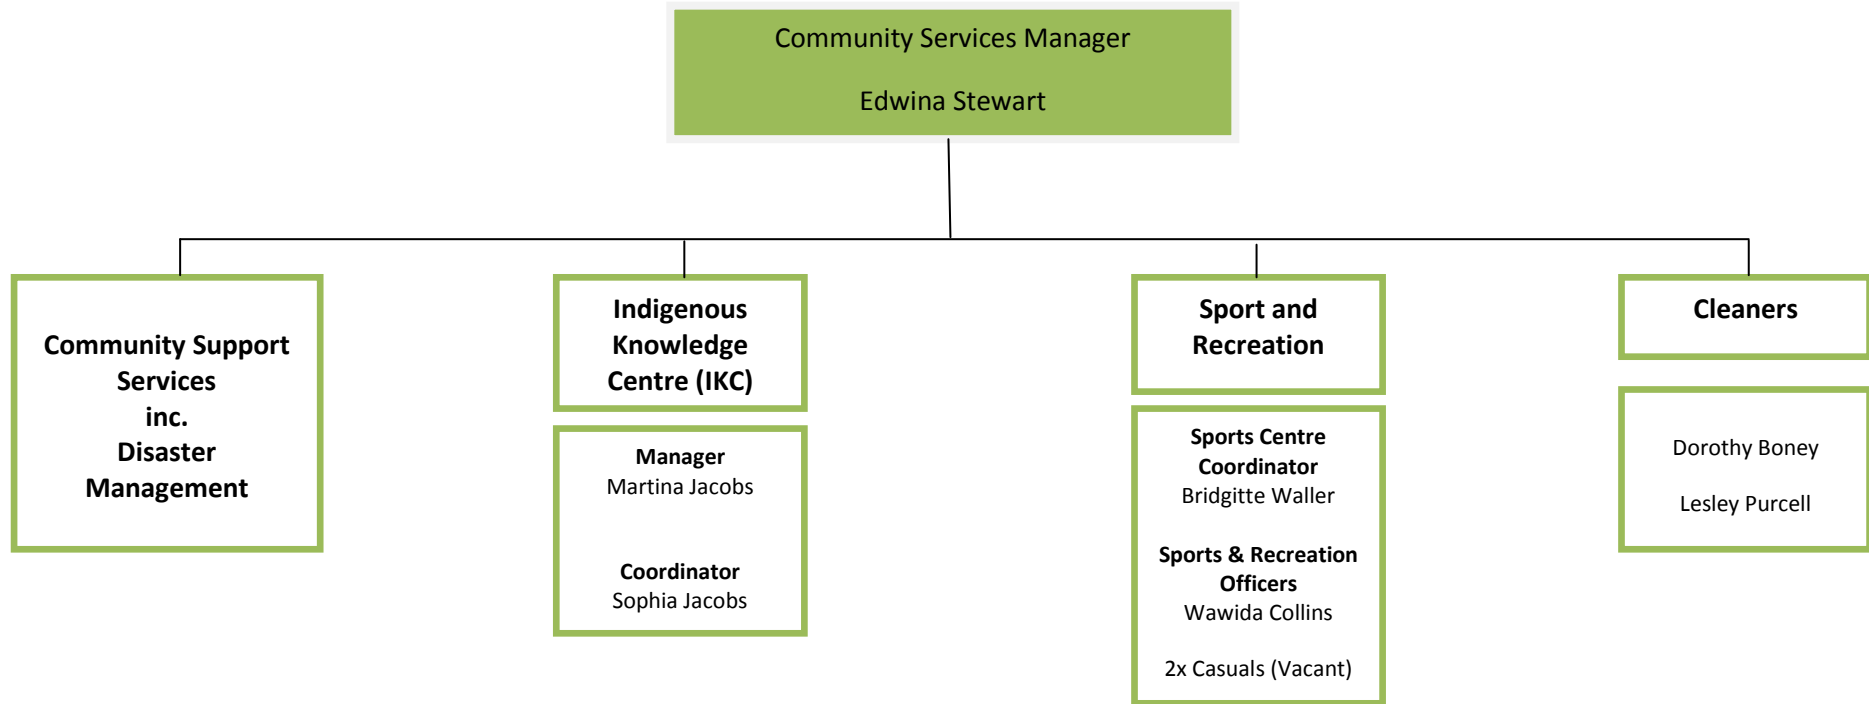

CHERBOURG ABORIGINAL SHIRE COUNCIL – ORGANISATIONAL STRUCTURE

CHERBOURG ABORIGINAL SHIRE COUNCIL – ORGANISATIONAL STRUCTURE

OPERATIONS DEPARTMENT

CHERBOURG ABORIGINAL SHIRE COUNCIL – ORGANISATIONAL STRUCTURE

ECONOMIC & COMMUNITY DEVELOPMENT DEPARTMENT

CHERBOURG ABORIGINAL SHIRE COUNCIL – ORGANISATIONAL STRUCTURE

COMMUNITY SERVICES DEPARTMENT

CHERBOURG ABORIGINAL SHIRE COUNCIL – ORGANISATIONAL STRUCTURE

CORPORATE SERVICES DEPARTMENT